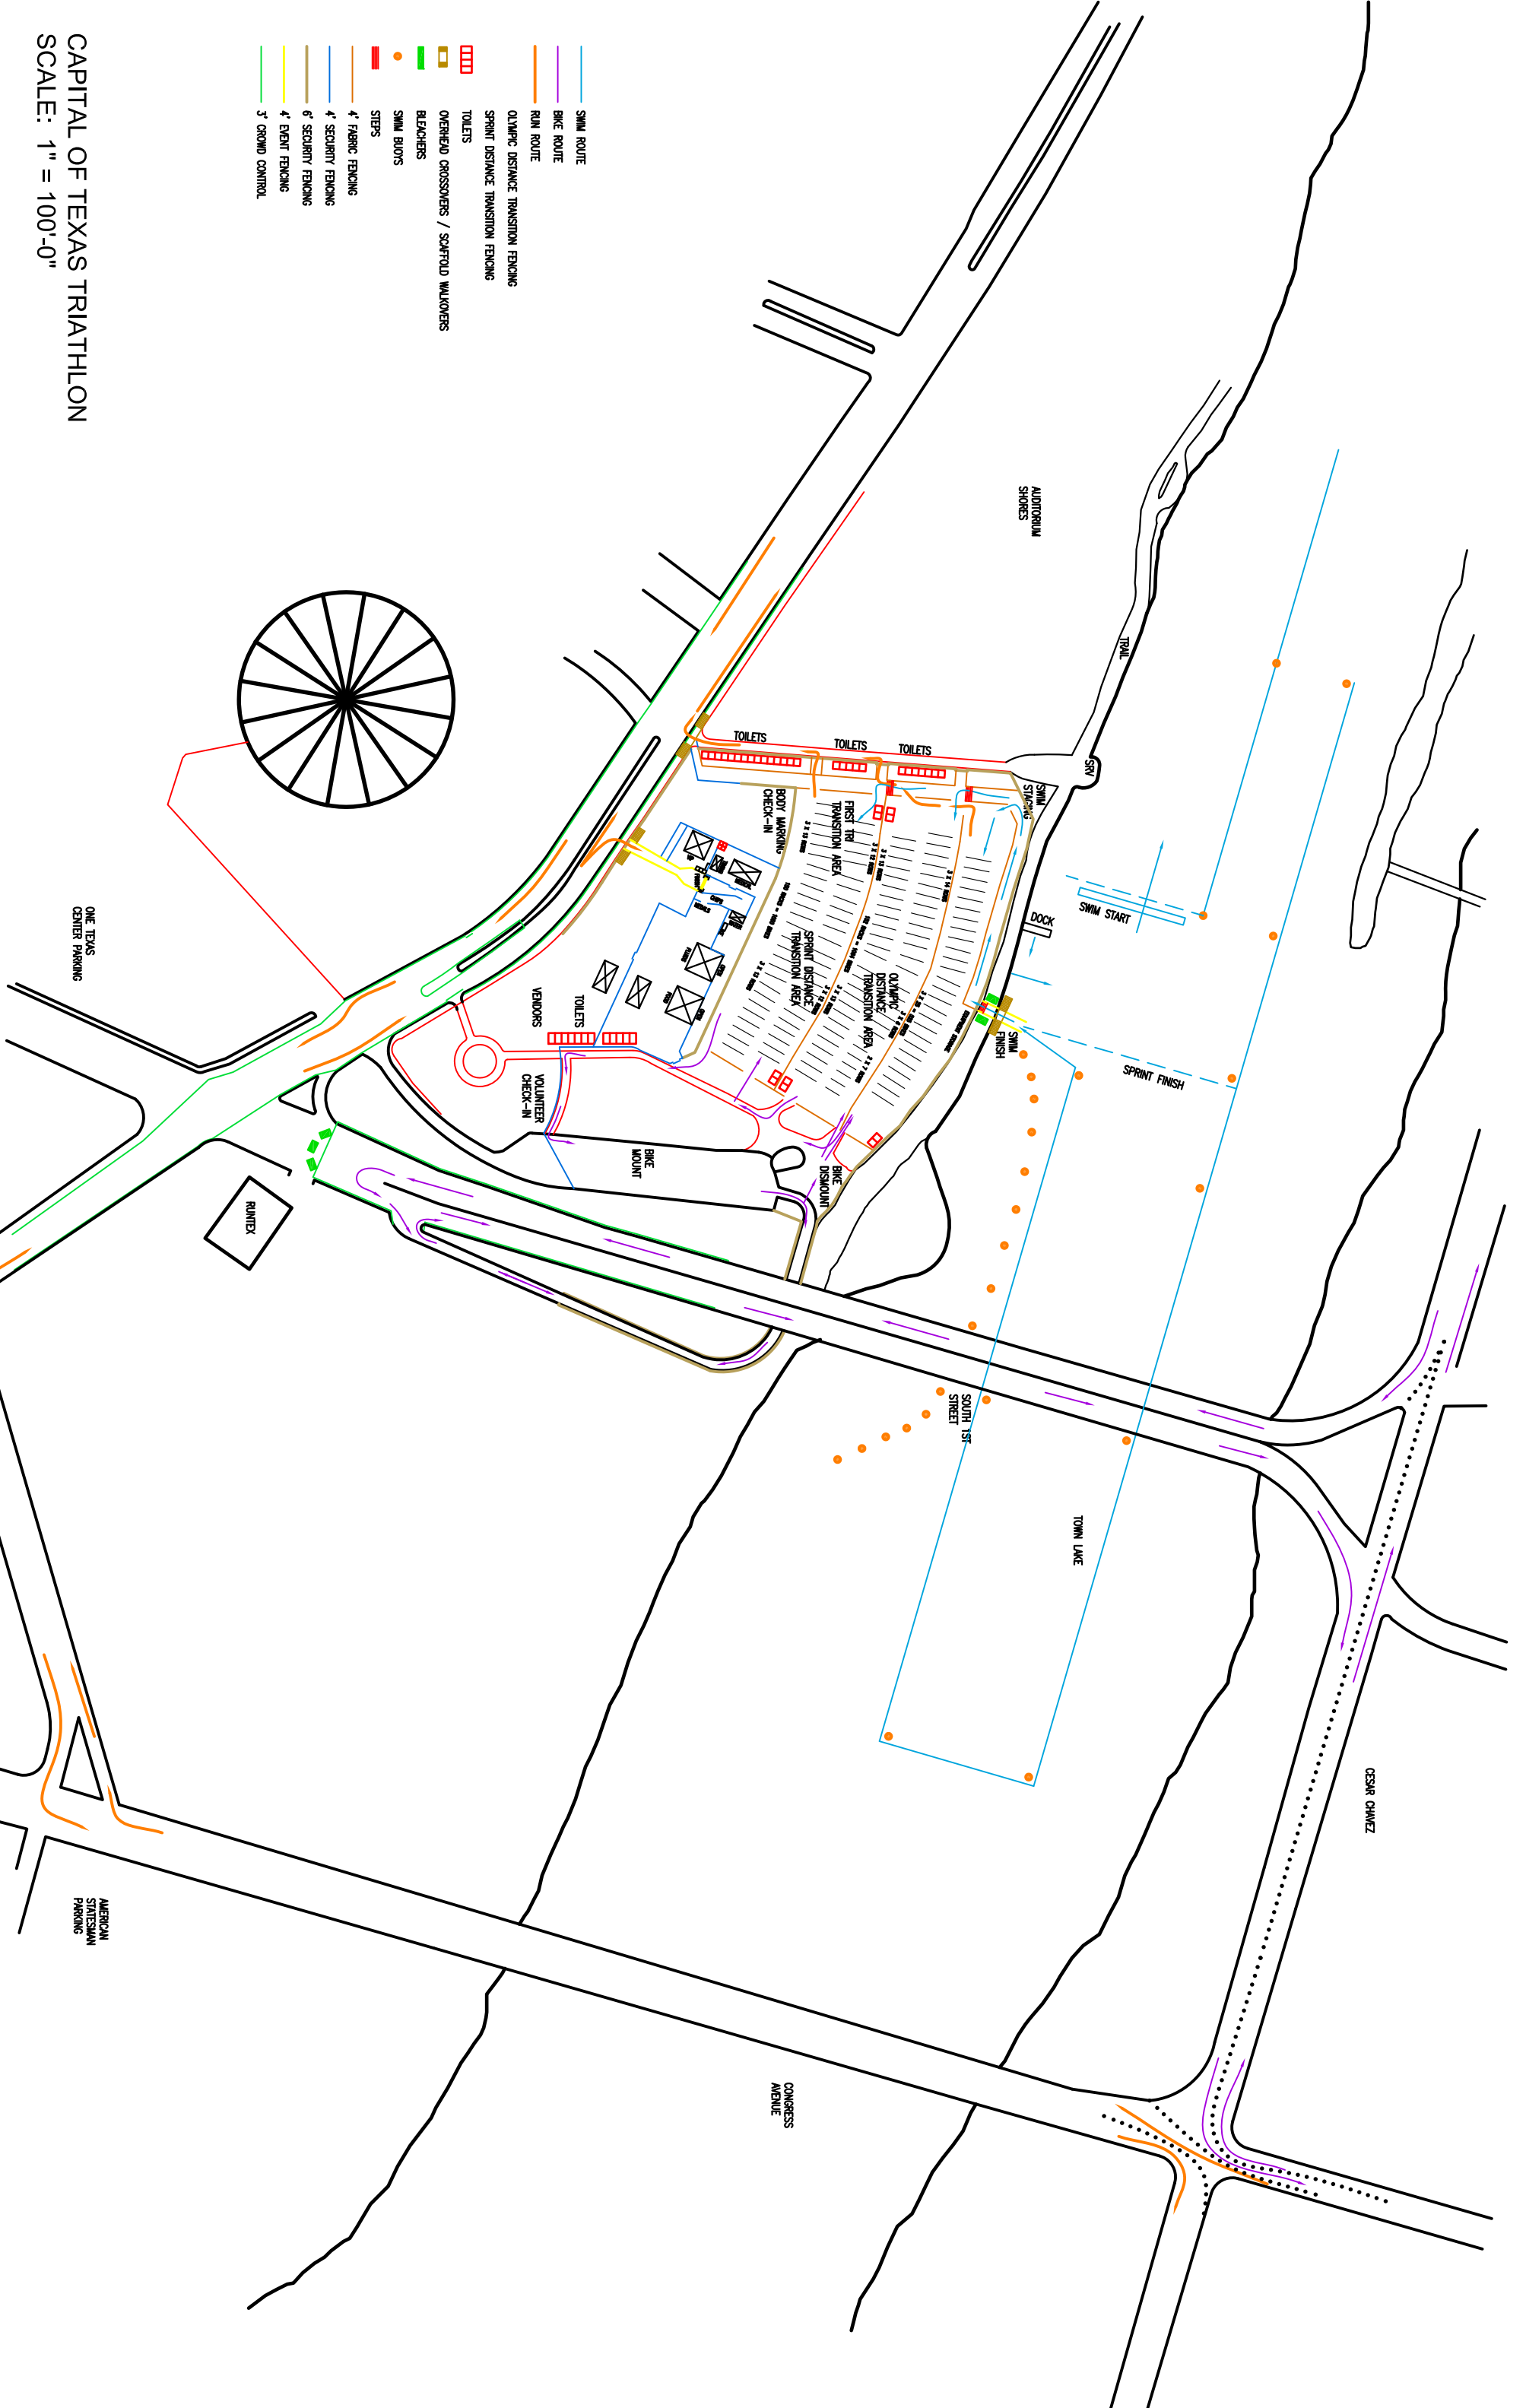

- SWIM ROUTE
- BIKE ROUTE
- RUN ROUTE
- OLYMPIC DISTANCE TRANSITION FENCING
- SPRINT DISTANCE TRANSITION FENCING
- TOILETS
- OVERHEAD CROSSOVERS / SCAFFOLD WALKWAYS
- BLEACHERS
- SWIM BUOYS
- STEPS
- 4' FABRIC FENCING
- 4' SECURITY FENCING
- 6' SECURITY FENCING
- 4' EVENT FENCING
- 3' GROUND CONTROL

CAPITAL OF TEXAS TRIATHLON
 SCALE: 1" = 100'-0"